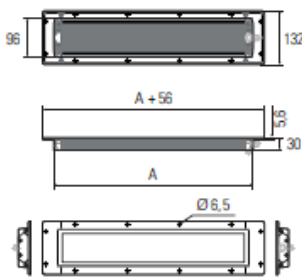

LED Maschinenleuchte LED machine luminaire

FIELDLED EVO 280_96 Einbau, 280 mm, 24V DC

Item number: 153010-11
EAN: 4260556625430

Order number:	153010-11
Model:	FIELDLED EVO 96 Einbau
Type:	LED recessed luminaire for machines
Illuminant:	SMD LED
Power consumption:	~19 W
Lamp luminous flux:	3000 lm
Lamp luminous efficiency:	155 lm/W
Light distribution:	direct
Light colour:	daylight white (5200 - 5700K)
Connected load:	24V DC \pm 10%
Connection:	M12 sensor connector, A-type encoded, front-end
Degree of protection:	IP67/IP69K
Class of protection:	III
Glare-free	microprism
Beam angle (optics):	100°
Operating temperature:	-30... +60 °C
Colour rendering (Ra):	> 85
Lamps lifetime:	> 60,000 h
Housing material:	aluminium
Cover material:	ESG (toughened safety glass), shatterproof
Height [B] x Width [C]:	30 x 96 mm, frame: 5,6 x 132 mm
Length [A]:	280 mm, frame: 336 mm
Weight (net):	~1100 g
Gross weight:	~1450 g
Risk group (DIN EN 62471):	free group
Dimmable:	via optional accessory
Marking:	CE, ETL Listed
Made in:	Germany